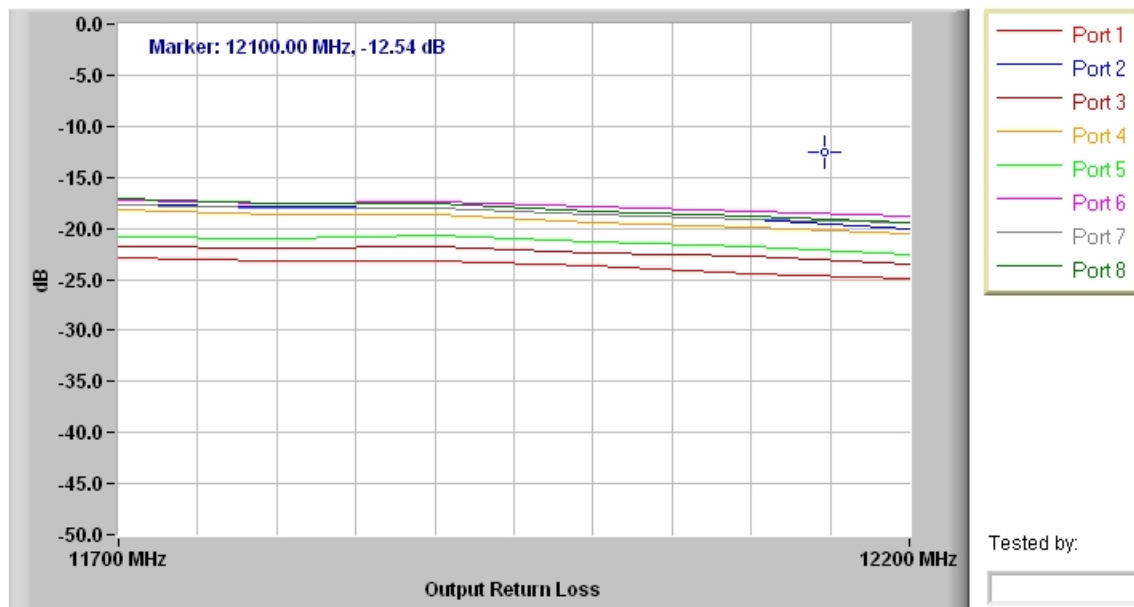

STRIPLINE POWER DIVIDER
Device Type: 8 Way Model Number: PS8-28

STRIPLINE POWER DIVIDER
Device Type: 8 Way Model Number: PS8-28

STRIPLINE POWER DIVIDER
Device Type: 8 Way Model Number: PS8-28

STRIPLINE POWER DIVIDER
Device Type: 8 Way Model Number: PS8-28

Tested by:

STRIPLINE POWER DIVIDER
Device Type: 8 Way Model Number: PS8-28

STRIPLINE POWER DIVIDER
Device Type: 8 Way Model Number: PS8-28