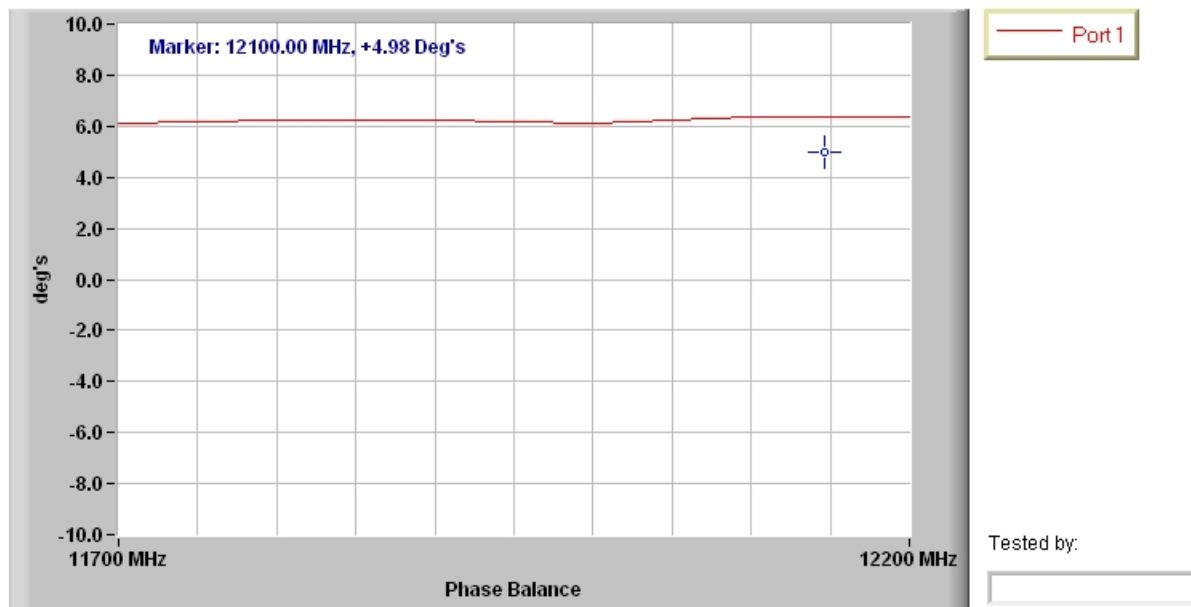

STRIPLINE POWER DIVIDER
Device Type: 8 Way Model Number: PS8-28

STRIPLINE POWER DIVIDER
Device Type: 8 Way Model Number: PS8-28

STRIPLINE POWER DIVIDER
Device Type: 8 Way Model Number: PS8-28

STRIPLINE POWER DIVIDER
Device Type: 8 Way Model Number: PS8-28

Tested by:

STRIPLINE POWER DIVIDER
Device Type: 8 Way Model Number: PS8-28

STRIPLINE POWER DIVIDER
Device Type: 8 Way Model Number: PS8-28