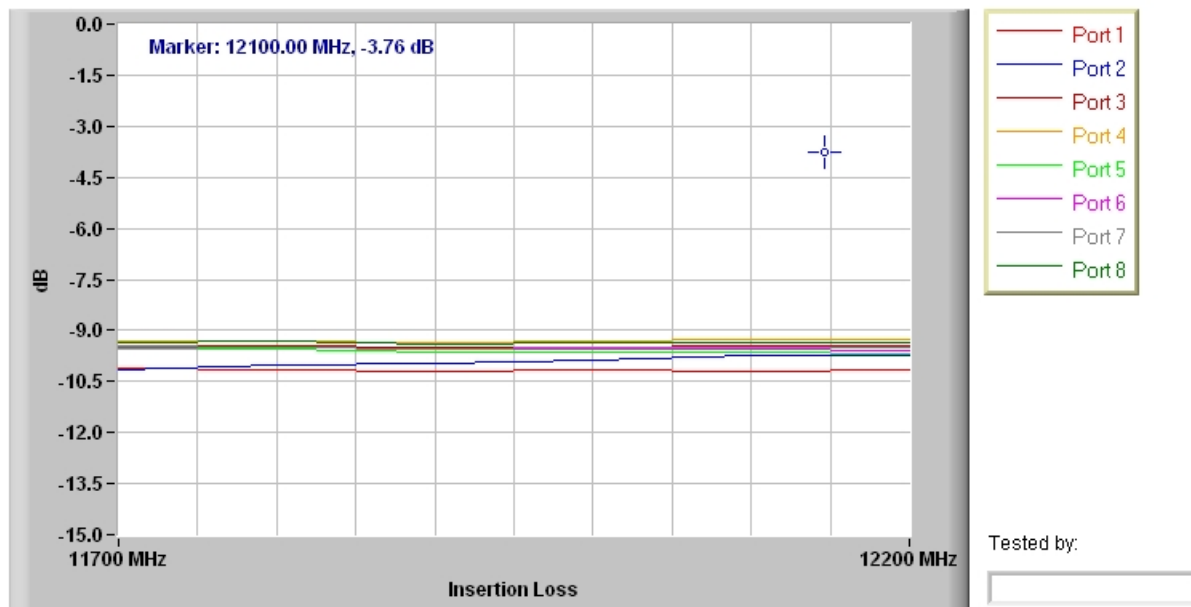

STRIPLINE POWER DIVIDER
Device Type: 8 Way Model Number: PS8-28

STRIPLINE POWER DIVIDER
Device Type: 8 Way Model Number: PS8-28

STRIPLINE POWER DIVIDER
Device Type: 8 Way Model Number: PS8-28

STRIPLINE POWER DIVIDER
Device Type: 8 Way Model Number: PS8-28

Tested by:

STRIPLINE POWER DIVIDER
Device Type: 8 Way Model Number: PS8-28

STRIPLINE POWER DIVIDER
Device Type: 8 Way Model Number: PS8-28