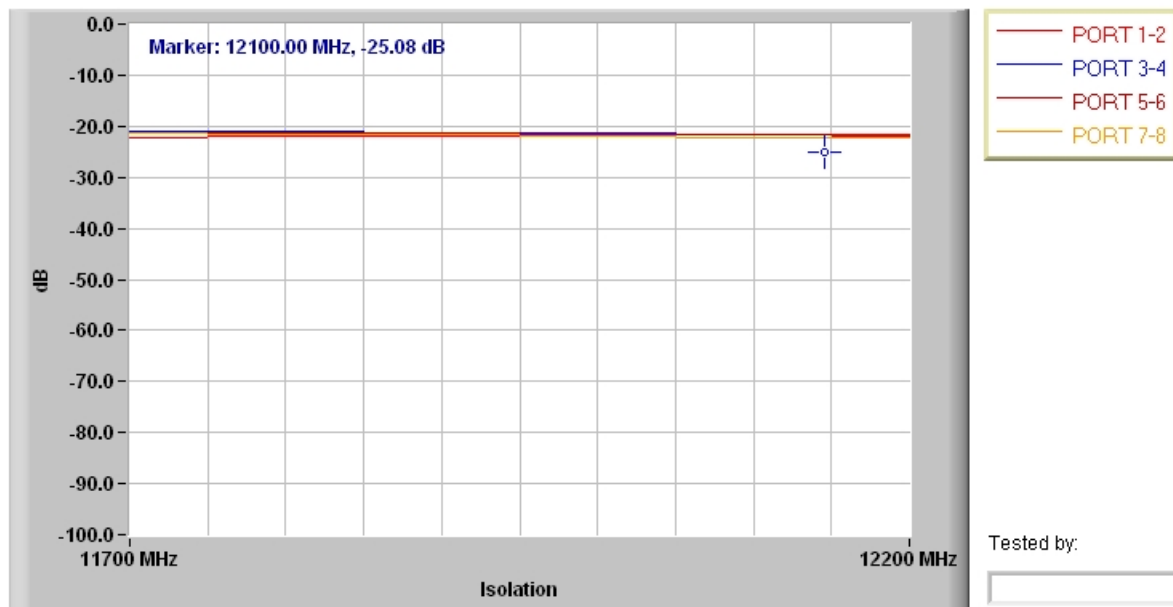

STRIPLINE POWER DIVIDER
Device Type: 8 Way Model Number: PS8-28

STRIPLINE POWER DIVIDER
Device Type: 8 Way Model Number: PS8-28

STRIPLINE POWER DIVIDER
Device Type: 8 Way Model Number: PS8-28

STRIPLINE POWER DIVIDER
Device Type: 8 Way Model Number: PS8-28

Tested by:

STRIPLINE POWER DIVIDER
Device Type: 8 Way Model Number: PS8-28

STRIPLINE POWER DIVIDER
Device Type: 8 Way Model Number: PS8-28