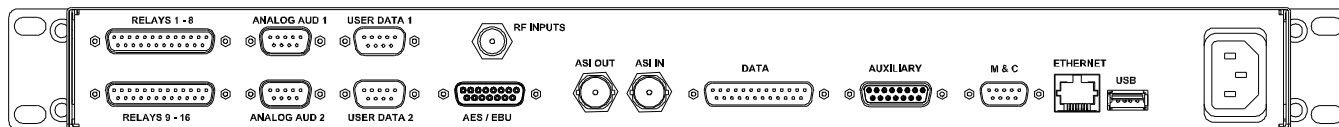

ABR202A

Professional Audio Broadcast Receiver

TECHNICAL SPECIFICATIONS

AUDIO DECODER

ISO/MPEG Layer II	• 12:1, 8:1, 6:1 compression factors • 64,96,128,192,256, 384 Kbps • Mono, Dual Mono (stereo), Joint stereo modes

PORTS

Audio	• L/R stereo pair, balanced + and – outputs each, DB-9 male
User Data	• Async RS-232, 1200,2400,4800, and 9600, DB-9 female
Monitor And Control	• Async RS-232 and RS-485. Radyne ComStream Packet Protocol or ASCII, DB-9 Female
Relay/Control	• 8, Form C, individually controlled, DB-25 Male
AES/EBU	• DB-15 Female
Ethernet	• 10/100 Base T
RF IN	• 950 – 1700 MHz, F connector, 75 ohm • 64 kbps – 45* mbps tuner

PLANNED MODULES

High-Rate Demodulator	• DVB-S2 compliant satellite demodulator for data rates up to 81 mbps
Advanced Audio Decoder	• Adds aacPlus and MPEG-4 AAC codecs • Will be able to support advanced codecs as they emerge

* Consult a Tiernan sales representative regarding these features and additional product capabilities.

USA/Canada/Latin America: 7330 Trade Street, San Diego, California 92121 Tel: +(1)858.805.7000 Fax: +(1)858.805.7001

3138 East Elwood Street, Phoenix, Arizona 85034 Tel: +(1)602.437.9620 Fax: +(1)602.437.4811

Europe/Middle East/Africa: Charwell House, Wilsom Road, Alton, GU34 2PP, United Kingdom

Tel: +(44)1420.540.233 Fax: +(44)1420.540.232

China: Room 405, Building B, Heqiao Mansion, No. 8 Guanghua Road, Chaoyang District, Beijing 100026 China

Tel: +(86)10.658.31975 Fax: +(86)10.658.31974

Asia-Pacific: 15 McCallum Street, #12094, NatWest Centre, Singapore 069045

Tel: +(65)6325.1951 Fax: +(65)6325.1950

Indonesia: Jl M.T. Haryono Kav 25, Jakarta, Indonesia 12820 Tel: +(62)21.521.3733 Fax: +(62)21.252.0142

Prices, specifications, and availability subject to change without notice. All trademarks acknowledged.

© 2006 Radyne Corporation. All rights reserved.